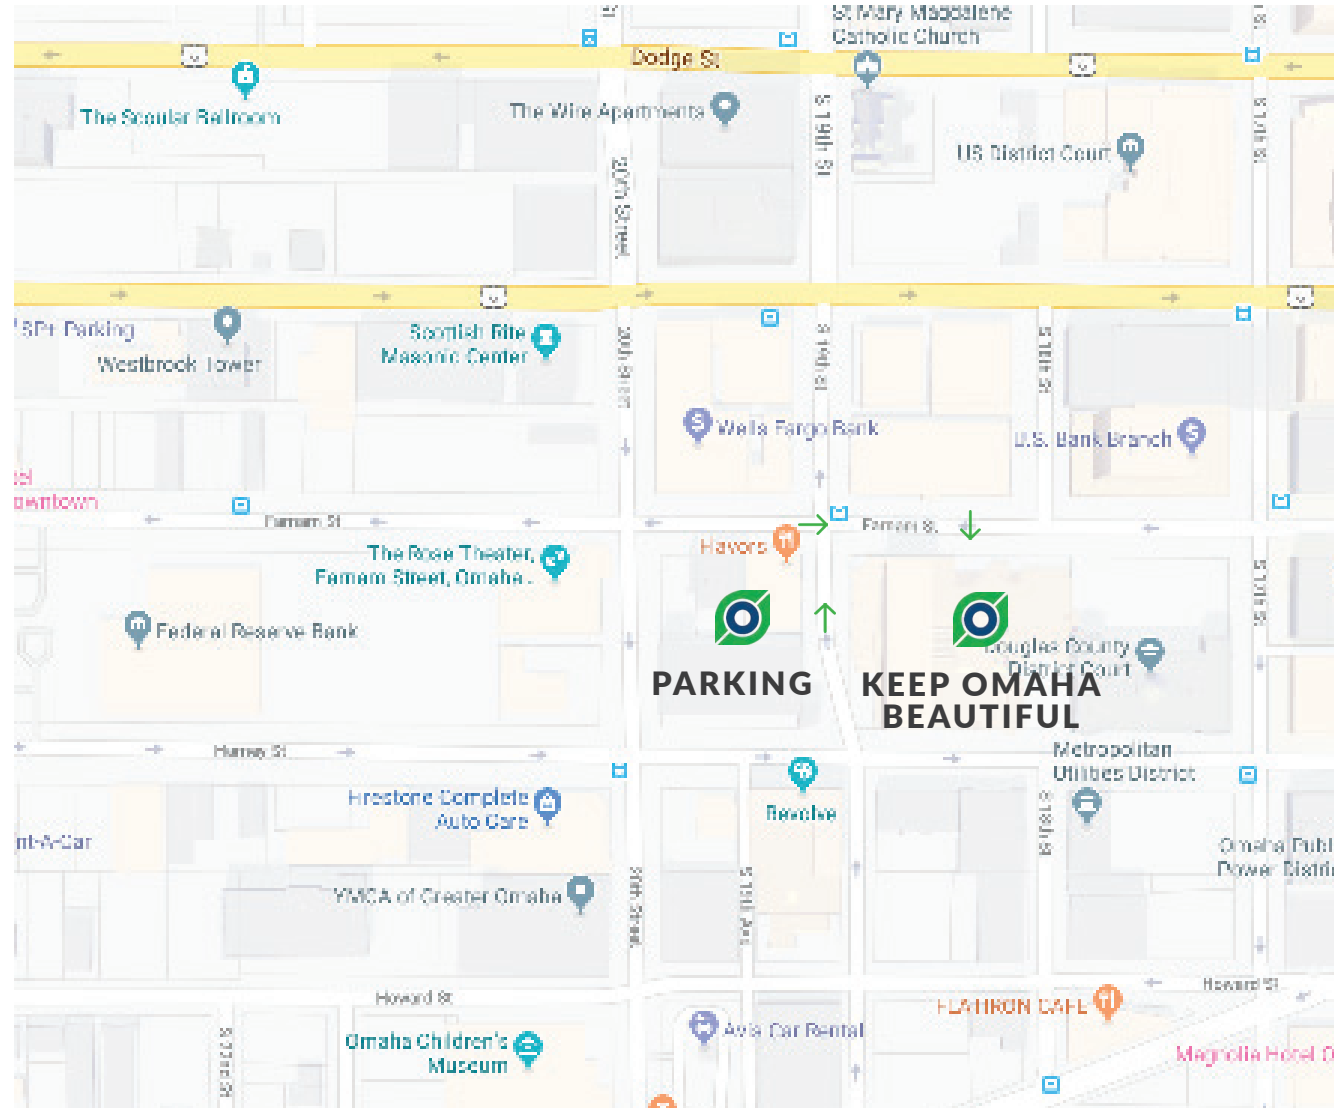

LOOKING FOR OUR OFFICE?

1819 FARNAM STREET, SUITE 306

Visiting us for the first time? Here are some directions to help you find our office.

LOCATION

- Our office is located in the city hall building, officially called the Omaha Douglas Civic Center.
- We are NOT in the court house. The court house is directly east of the city hall building.
- Take the elevator up to the third floor (the Mayor's floor), turn right down the hallway, and find us in Suite 306.

PARKING

- We recommend parking in the Omaha Douglas Civic Center Parking garage (1910 Harney St) directly west of our building.
- The first three floors are public parking. We will give you a ticket to validate your parking upon request.

2

WALK ACROSS THE STREET

Exit the parking garage and head across 19th street to the city hall building. Walk around to the north entrance on Farnam St.

1

PARK

Park anywhere on the first three floors of the Omaha Douglas Civic Center Parking garage (1910 Harney St).