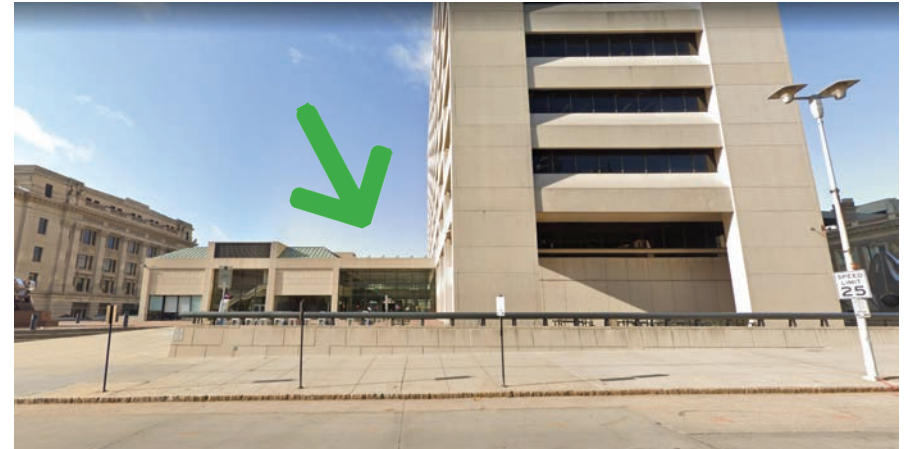

LOOKING FOR OUR OFFICE?

1819 FARNAM STREET, SUITE 306

Visiting us for the first time? Here are some directions to help you find our office.

LOCATION

- Our office is located in the city hall building, officially called the Omaha Douglas Civic Center.
- We are NOT in the court house. The court house is directly east of the city hall building.
- Take the elevator up to the third floor (the Mayor's floor), turn right down the hallway, and find us in Suite 306.

2

WALK ACROSS THE STREET

Exit the parking garage and head across 19th street to the city hall building. Walk around to the north entrance on Farnam St.

1

PARK

Park anywhere on the first three floors of the Omaha Douglas Civic Center Parking garage (1910 Harney St).