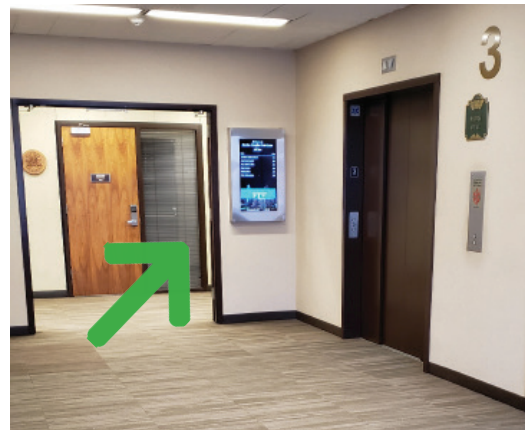

3RD FLOOR

Take an elevator up to the third floor, also known as the Mayor's Floor.

4

WELCOME

Turn right down the hallway, and find our office in Suite 306.